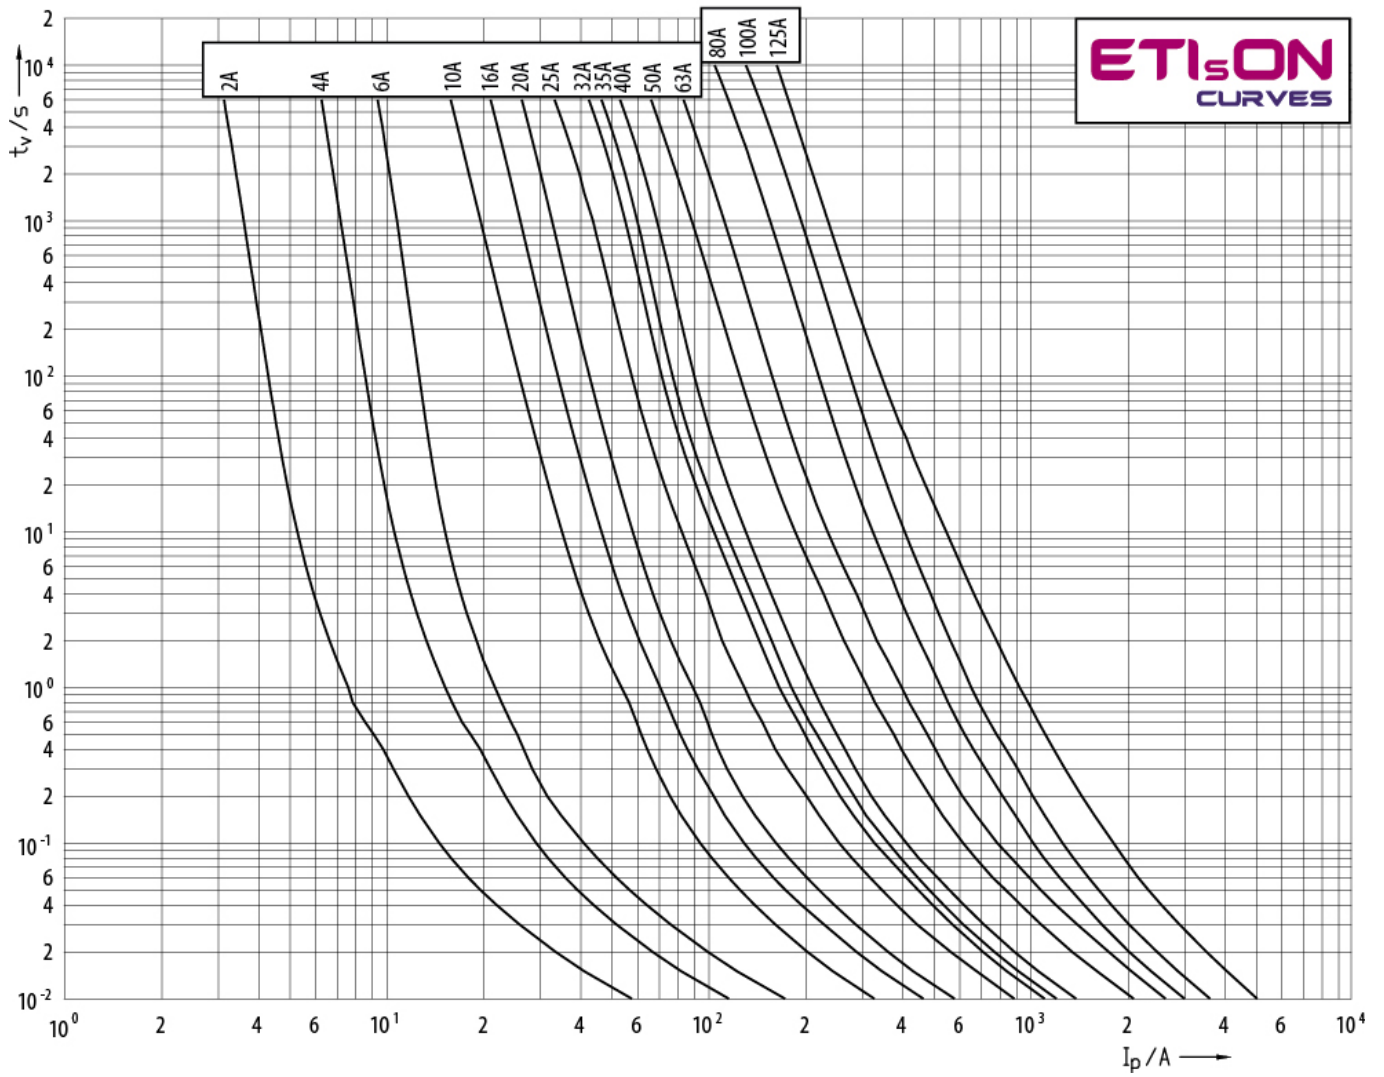

Characteristics

Dimension drawing

	A	B	C	D	E	F	G	H	I	J	K	
NV00C	79	53	47	35	15	21	52	7,5			6	kombi
NV00C I	79	53	47	35	15	21	52	7,5			6	kombi
NV00	79	53	47	35	15	28	56	12			6	kombi
NV00 I	79	53	47	35	15	28	56	12			6	kombi
NV0	125	68	65	35	15	28	56	12			6	kombi
NV1C	135	68	65	40	15	28	61	12			6	kombi
NV1C I	135	68	65	40	15	28	61	12			6	kombi
NV1	135	72	65	40	20	46	65	14			6	kombi
NV1 I	135	72	65	40	20	46	65	14			6	kombi
NV2C	150	72	65	48	20	46	73	14			6	kombi
NV2C I	150	72	65	48	20	46	73	14			6	kombi
NV2	150	72	65	48	26	54	73	14			6	kombi
NV2 I	150	72	65	48	26	54	73	14			6	kombi
NV3C	150	72	65	60	26	54	84	14			6	kombi
NV3	150	72	65	60	33	65	84	14			6	kombi
NV4	200	75	66	87	50	100	121	24	150	16	8	
NV4a	200	99	87	85	50	95	121	27			6	
NV4a SI*	200	99	87	85	50	95	121	27			6	
NV1/1000V	155	90	87	40	20	45	59	9			6